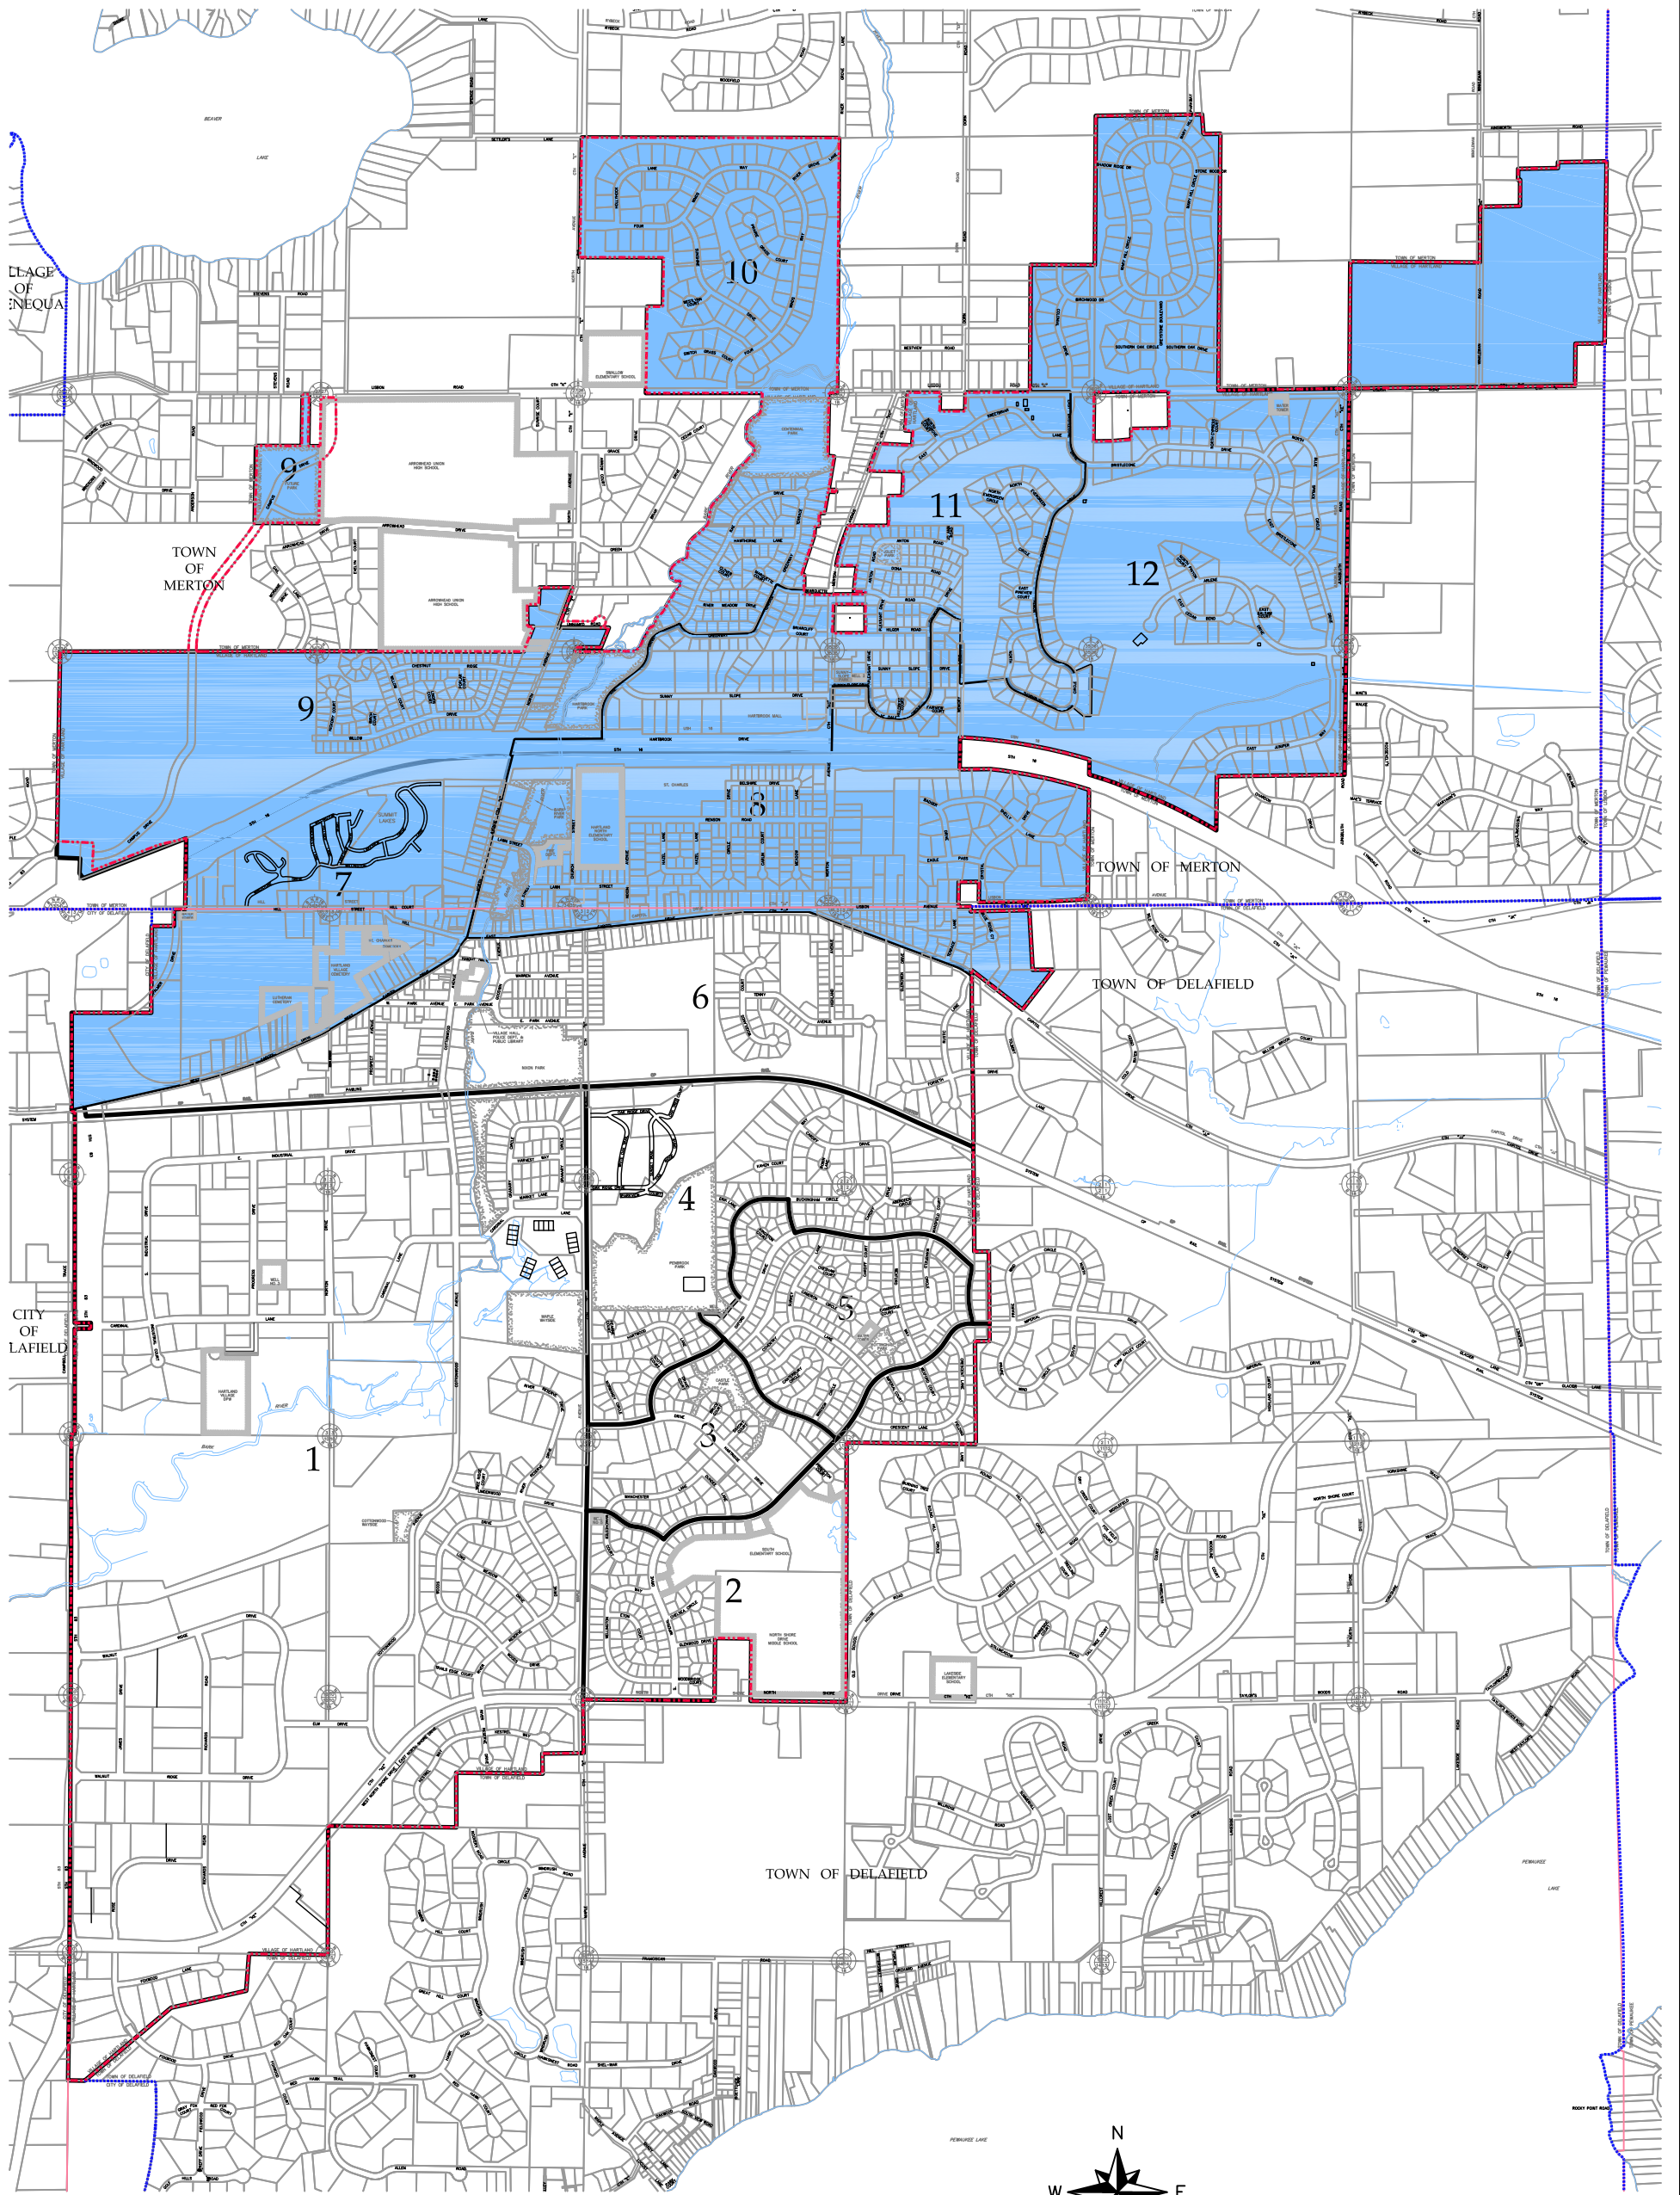

VOTING DISTRICT MAP

VILLAGE OF HARTLAND

WAUKESHA COUNTY, WISCONSIN

REVISION DATE	
JANUARY 20, 2012	

LEGEND
— VILLAGE LIMITS
— MUNICIPAL LIMITS
 NOTE: L.S. DENOTES SANITARY SEWER LIFT STATION

Village of Hartland
D.P.W.